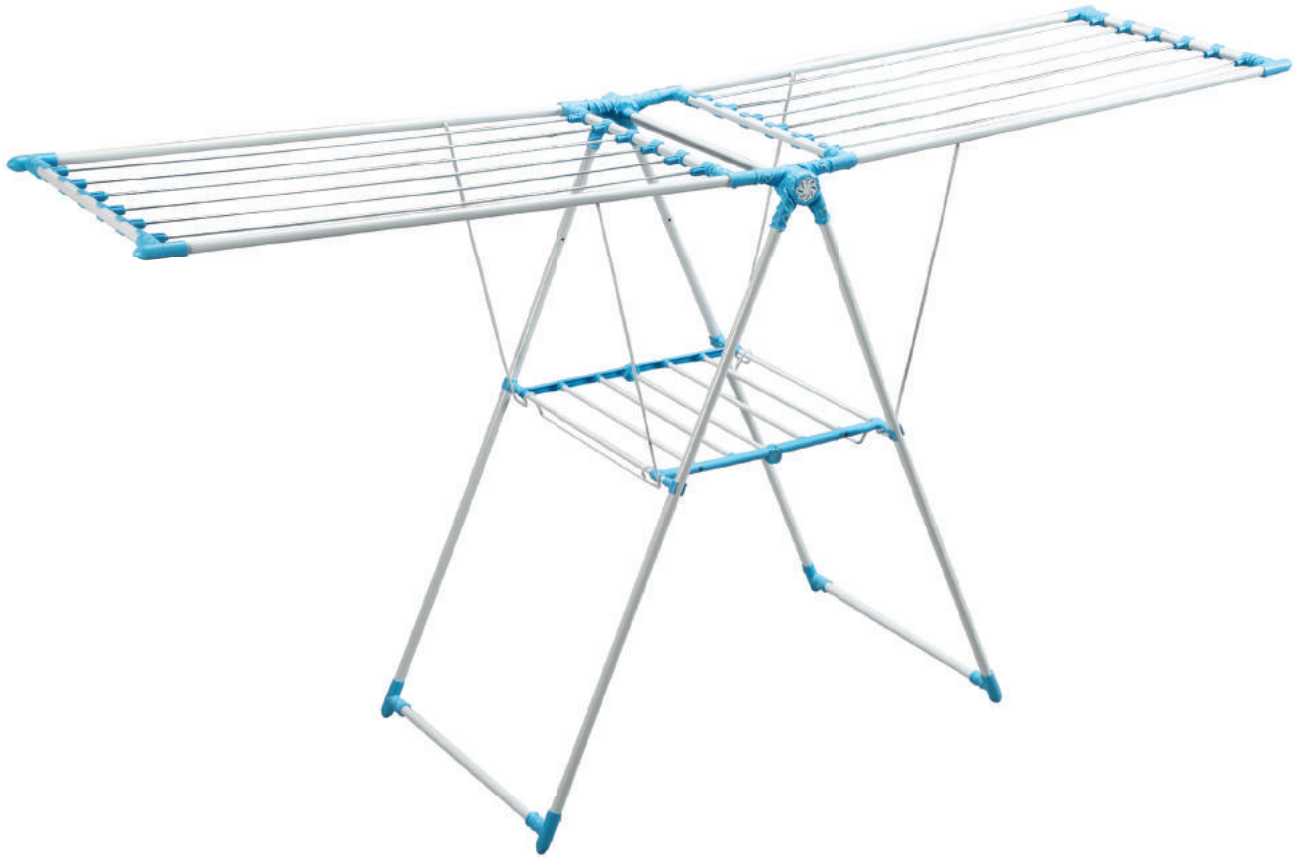

Koli İçi Adedi
Units / Carton
2

Koli Ebadı
Cartons Dimensions
16 x 128 x 64

Koli Hacmi
Carton's Volume
0.131

Adet Ağırlık
Weight
5.75

Koli Ağırlık
Weight with Carton
12.65

Pcs / 20"
±%5
474

Pcs / 40"
±%5
964

Pcs / 40" HQ
±%5
1050

90m³
±%5
1354

ÖZELLİKLER

- Dar mekanlarda kullanım kolaylığı sağlar
- 20 m çamaşır kurutma kapasitesi vardır.
- Çap 19'luk fullhard boru kullanılmıştır.
- Kullanımı pratik, taşınması kolaydır.
- Katlandığında alan kaplamaz
- Elektro statik toz boya ile boyanmıştır

SPECIFICATIONS

- Plenty of clothes can be dried easily
- It has 20 m hanging capacity
- Foldable, easy carriage
- Produced by ø19mm fullhard pipe
- Electrostatically baked powder dye
- Painted by Electrostatically baked powder dye