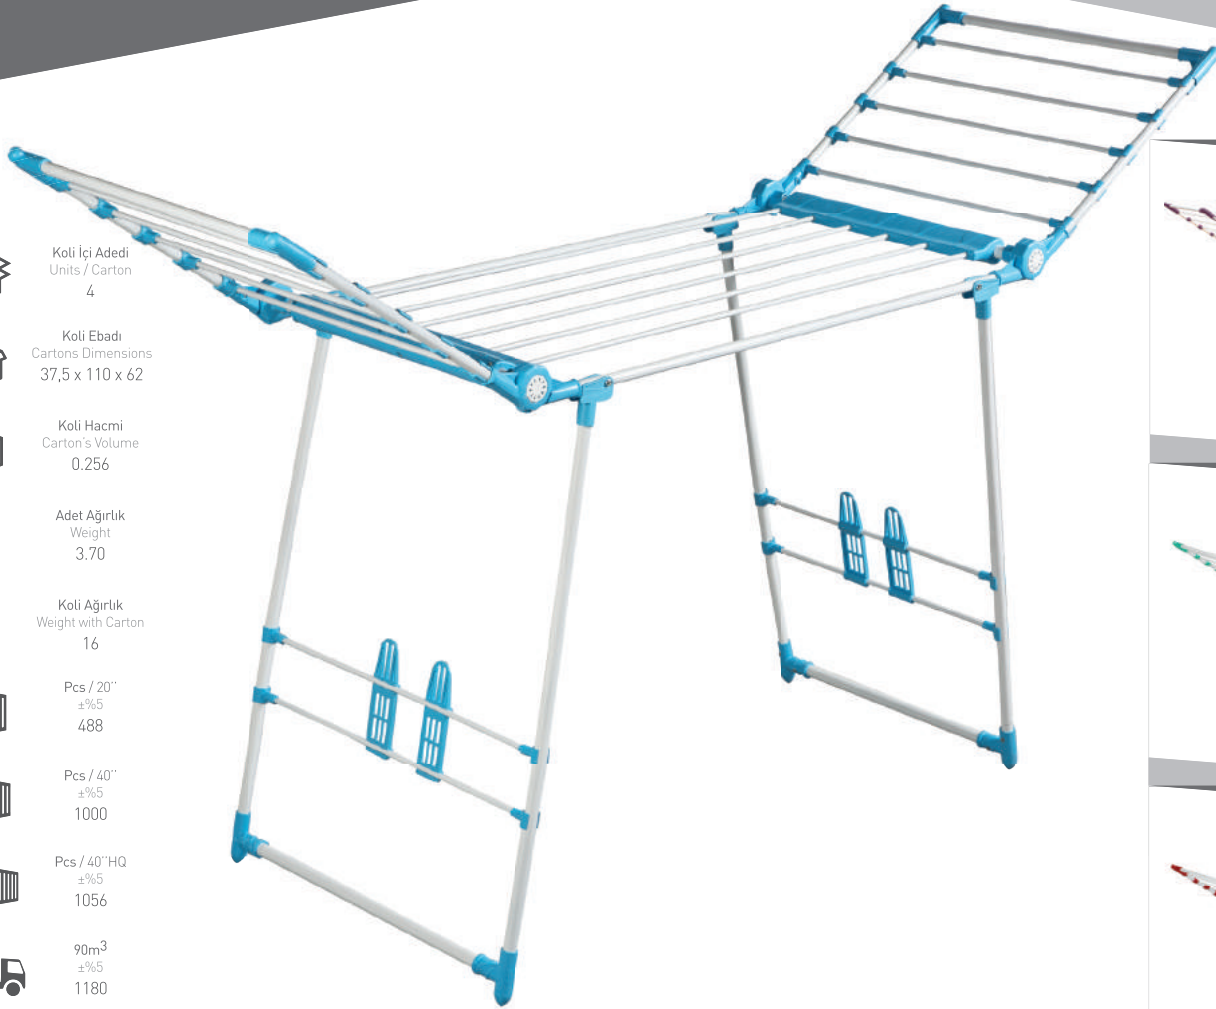

FULYA LÜX

KOD: DK 18

DAYLIGHT

Koli İçi Adedi
Units / Carton
4

Koli Ebadı
Cartons Dimensions
37,5 x 110 x 62

Koli Hacmi
Carton's Volume
0.256

Adet Ağırlık
Weight
3.70

Koli Ağırlık
Weight with Carton
16

Pcs / 20"
±%5
488

Pcs / 40"
±%5
1000

Pcs / 40" HQ
±%5
1056

90m³
±%5
1180

ÖZELLİKLER

- Dar mekanlarda kullanım kolaylığı sağlar
- 18 m çamaşır kurutma kapasitesi vardır.
- Çap 16'lık fullhard boru kullanılmıştır.
- Kullanımı pratik, taşınması kolaydır.
- Katlandığında alan kaplamaz
- Elektro statik toz boya ile boyanmıştır

SPECIFICATIONS

- Plenty of clothes can be dried easily
- It has 18 m hanging capacity
- Foldable, easy carryable
- Produced by ø16mm fullhard pipe
- Electrostatically baked powder dye
- Painted by Electrostatically baked powder dye