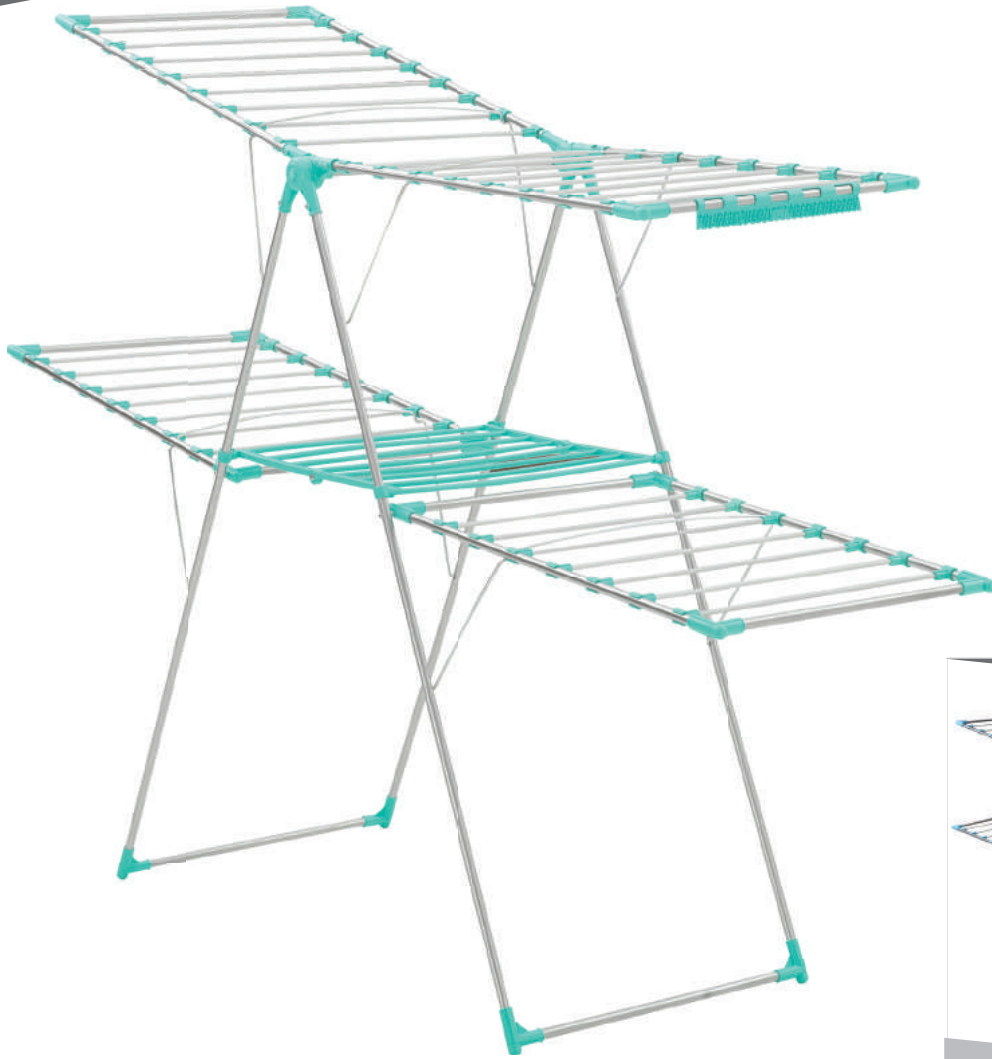

Koli İçi Adedi
Units / Carton
2

Koli Ebadı
Cartons Dimensions
16 x 149 x 64

Koli Hacmi
Carton's Volume
0.157

Adet Ağırlık
Weight
4.50

Koli Ağırlık
Weight with Carton
10.63

Pcs / 20"
±%5
382

Pcs / 40"
±%5
764

Pcs / 40" HQ
±%5
832

90m³
±%5
1148

ÖZELLİKLER

- Dar mekanlarda kullanım kolaylığı sağlar
- 25 m çamaşır kurutma kapasitesi vardır.
- Çap 16'lık fullhard boru ve 8'lik eloksalli alüminyum kullanılmıştır.
- Kullanımı pratik, taşınması kolaydır.
- Katlandığında alan kaplamaz
- Elektro statik toz boya ile boyanmıştır

SPECIFICATIONS

- Plenty of clothes can be dried easily
- It has 25 m hanging capacity
- Foldable, easy carryble
- Produced by ø16mm fullhard pipe and ø8mm aluminum pipe
- Electrostatically baked powder dye
- Painted by Electrostatically baked powder dye