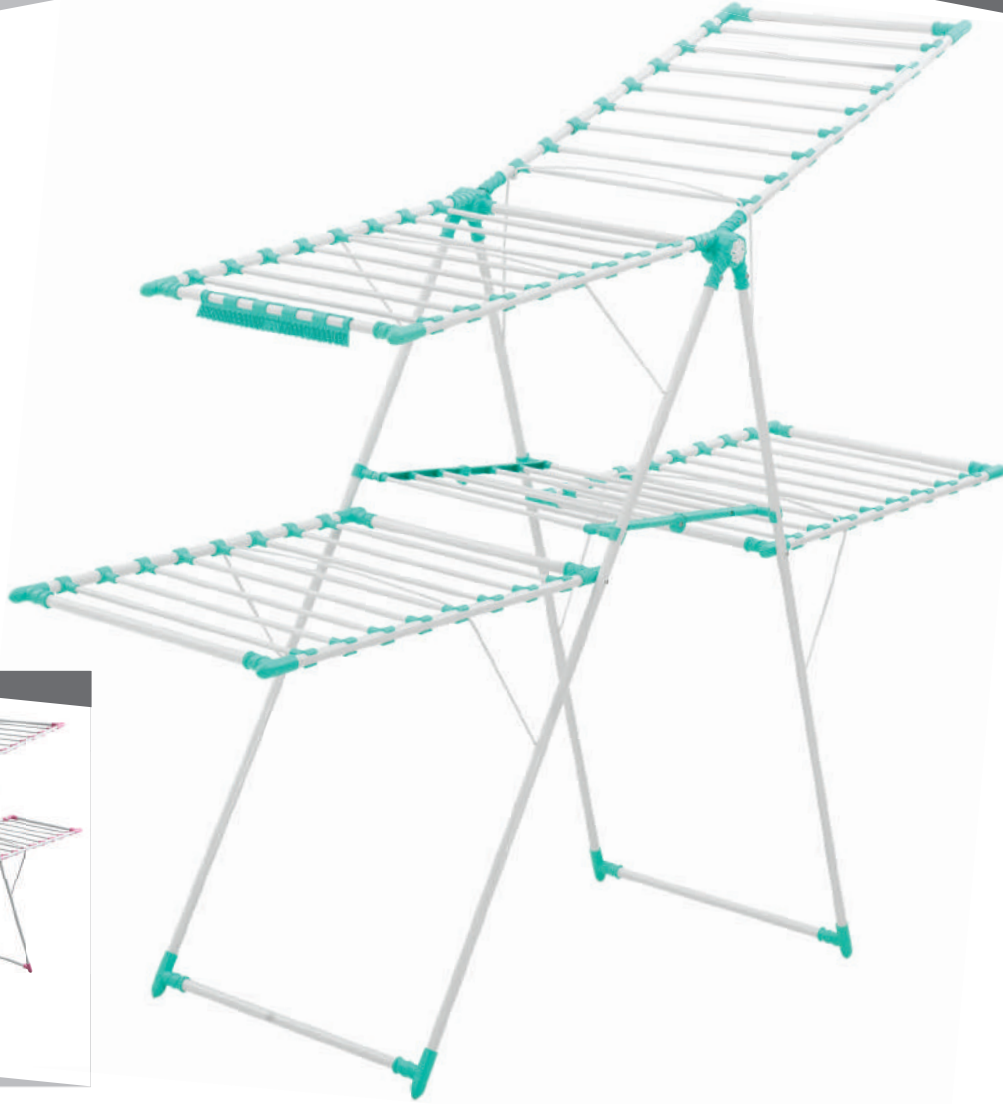

Koli İçi Adedi
Units / Carton
2

Koli Ebadı
Cartons Dimensions
21 x 152 x 66

Koli Hacmi
Carton's Volume
0.211

Adet Ağırlık
Weight
5.90

Koli Ağırlık
Weight with Carton
15.20

Pcs / 20"
±%5
276

Pcs / 40"
±%5
570

Pcs / 40" HQ
±%5
640

90m³
±%5
792

ÖZELLİKLER

- Dar mekanlarda kullanım kolaylığı sağlar
- 25 m çamaşır kurutma kapasitesi vardır.
- Çap 19'luk boru kullanılmıştır.
- Kullanımı pratik, taşınması kolaydır.
- Katlandığında alan kaplamaz
- Elektro statik toz boya ile boyanmıştır

SPECIFICATIONS

- Plenty of clothes can be dried easily
- It has 25 m hanging capacity
- Foldable, easy carryable
- Produced by ø19mm pipe
- Electrostatically baked powder dye
- Painted by Electrostatically baked powder dye