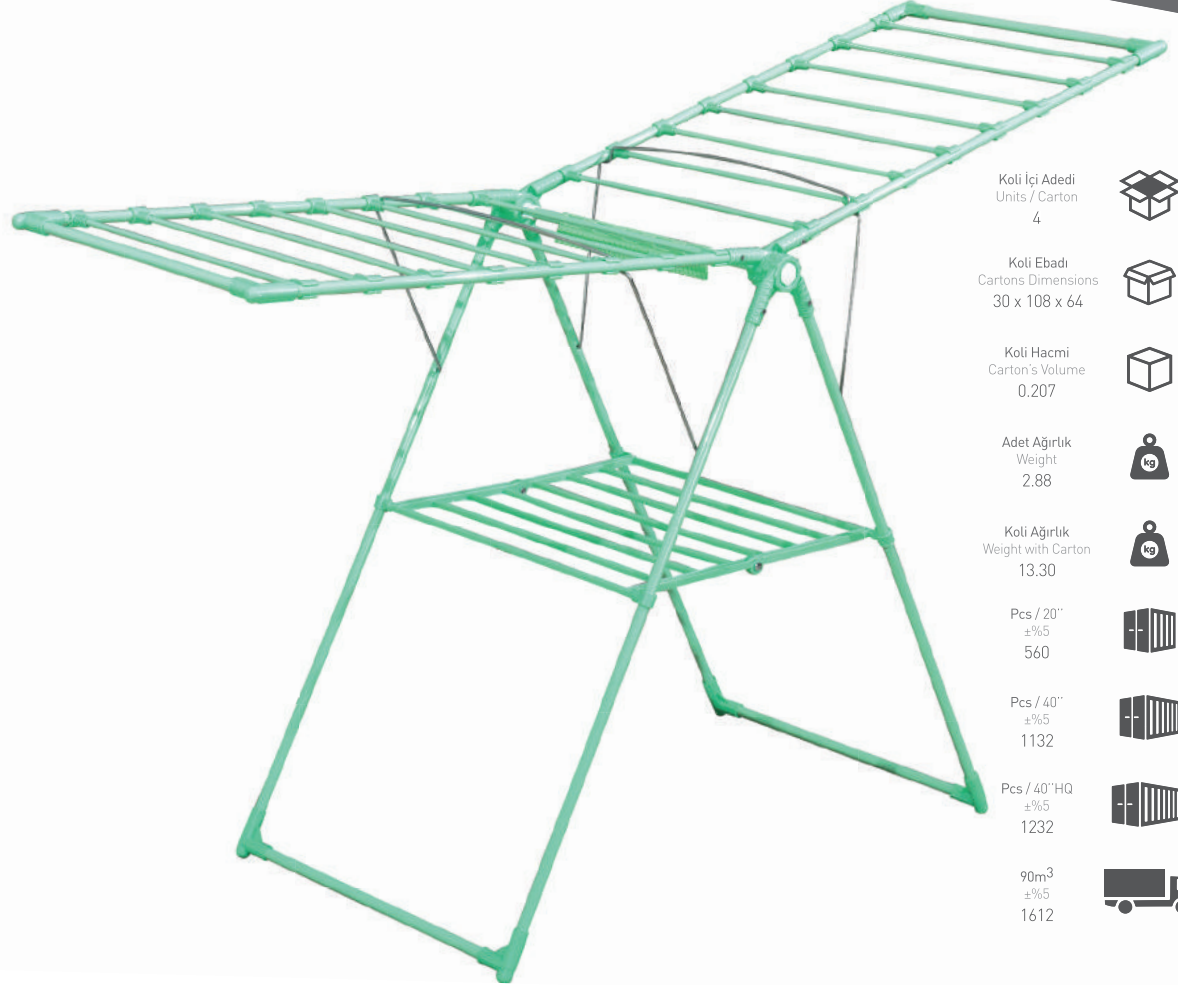

Koli İçi Adedi
Units / Carton
4

Koli Ebadı
Cartons Dimensions
30 x 108 x 64

Koli Hacmi
Carton's Volume
0.207

Adet Ağırlık
Weight
2.88

Koli Ağırlık
Weight with Carton
13.30

Pcs / 20"
±%5
560

Pcs / 40"
±%5
1132

Pcs / 40" HQ
±%5
1232

90m³
±%5
1612

ÖZELLİKLER

- Dar mekanlarda kullanım kolaylığı sağlar
- 16 m çamaşır kurutma kapasitesi vardır.
- Çap 16'luk fullhard boru kullanılmıştır.
- Kullanımı pratik, taşınması kolaydır.
- Katlandığında alan kaplamaz
- Elektro statik toz boya ile boyanmıştır

SPECIFICATIONS

- Plenty of clothes can be dried easily
- It has 25 m hanging capacity
- Foldable, easy carryable
- Produced by ø16mm fullhard pipe and ø8mm aluminum pipe
- Electrostatically baked powder dye
- Painted by Electrostatically baked powder dye