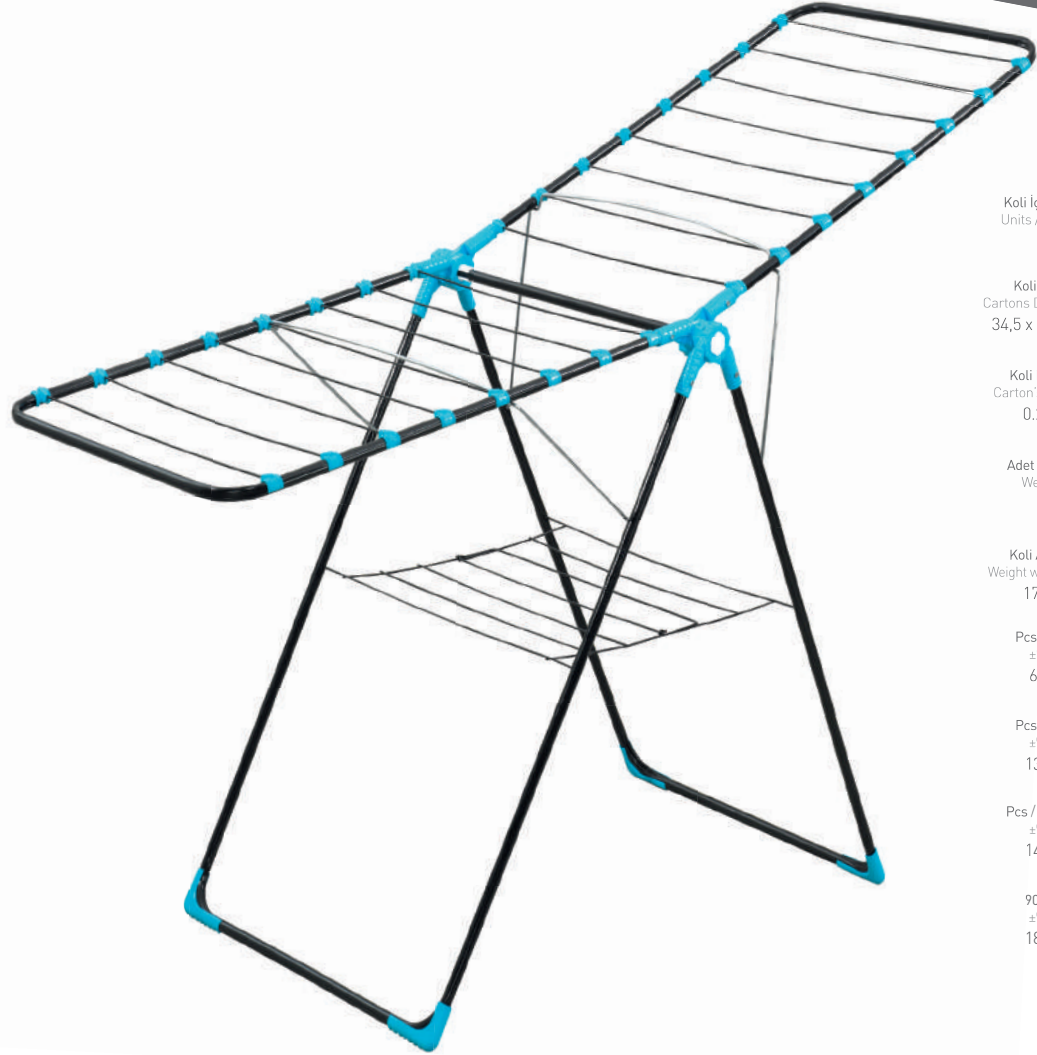

SPECIFICATIONS

- Plenty of clothes can be dried easily
- It has 16 m hanging capacity
- Foldable, easy carryable
- Produced by ø16mm fullhard pipe
- Electrostatically baked powder dye
- Painted by Electrostatically baked powder dye