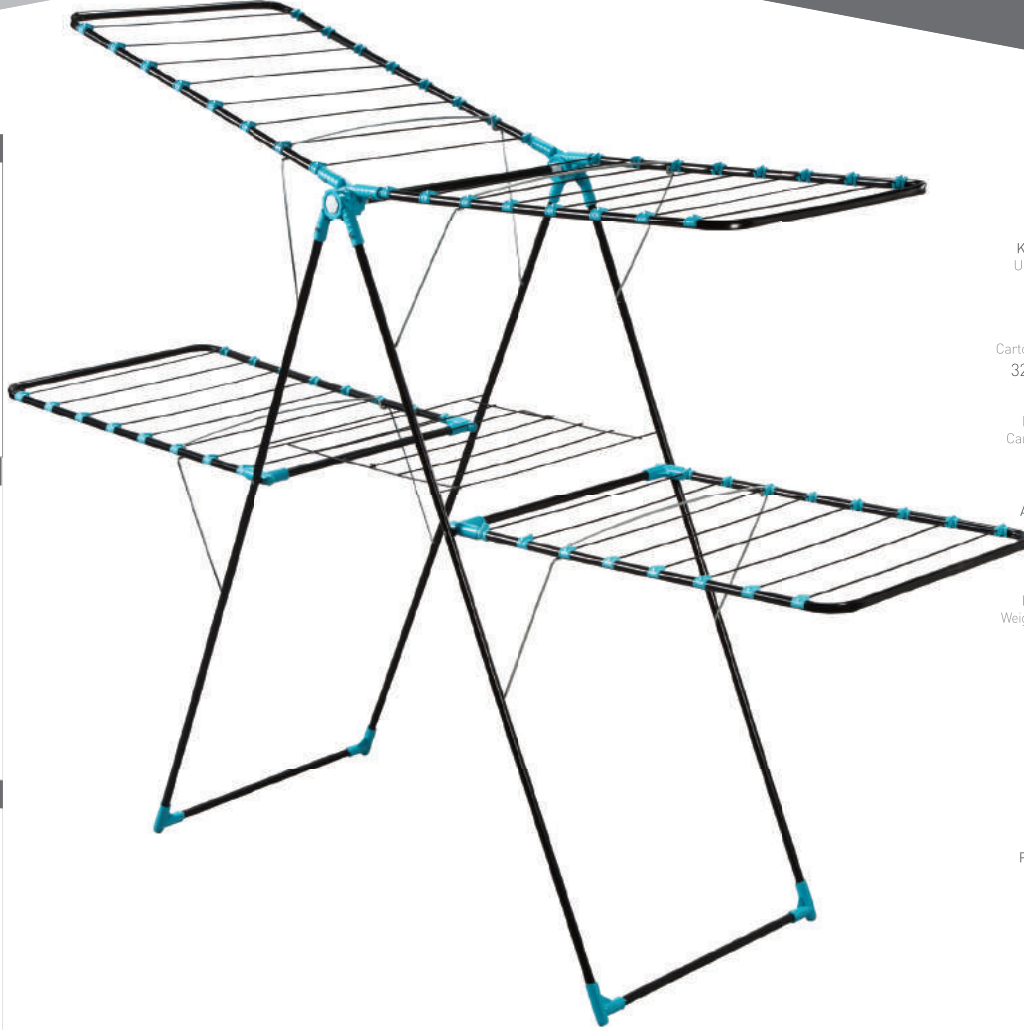

SPECIFICATIONS

- Plenty of clothes can be dried easily
- It has 18 m hanging capacity
- Foldable, easy carryable
- Produced by ø16mm fullhard pipe
- Electrostatically baked powder dye
- Painted by Electrostatically baked powder dye