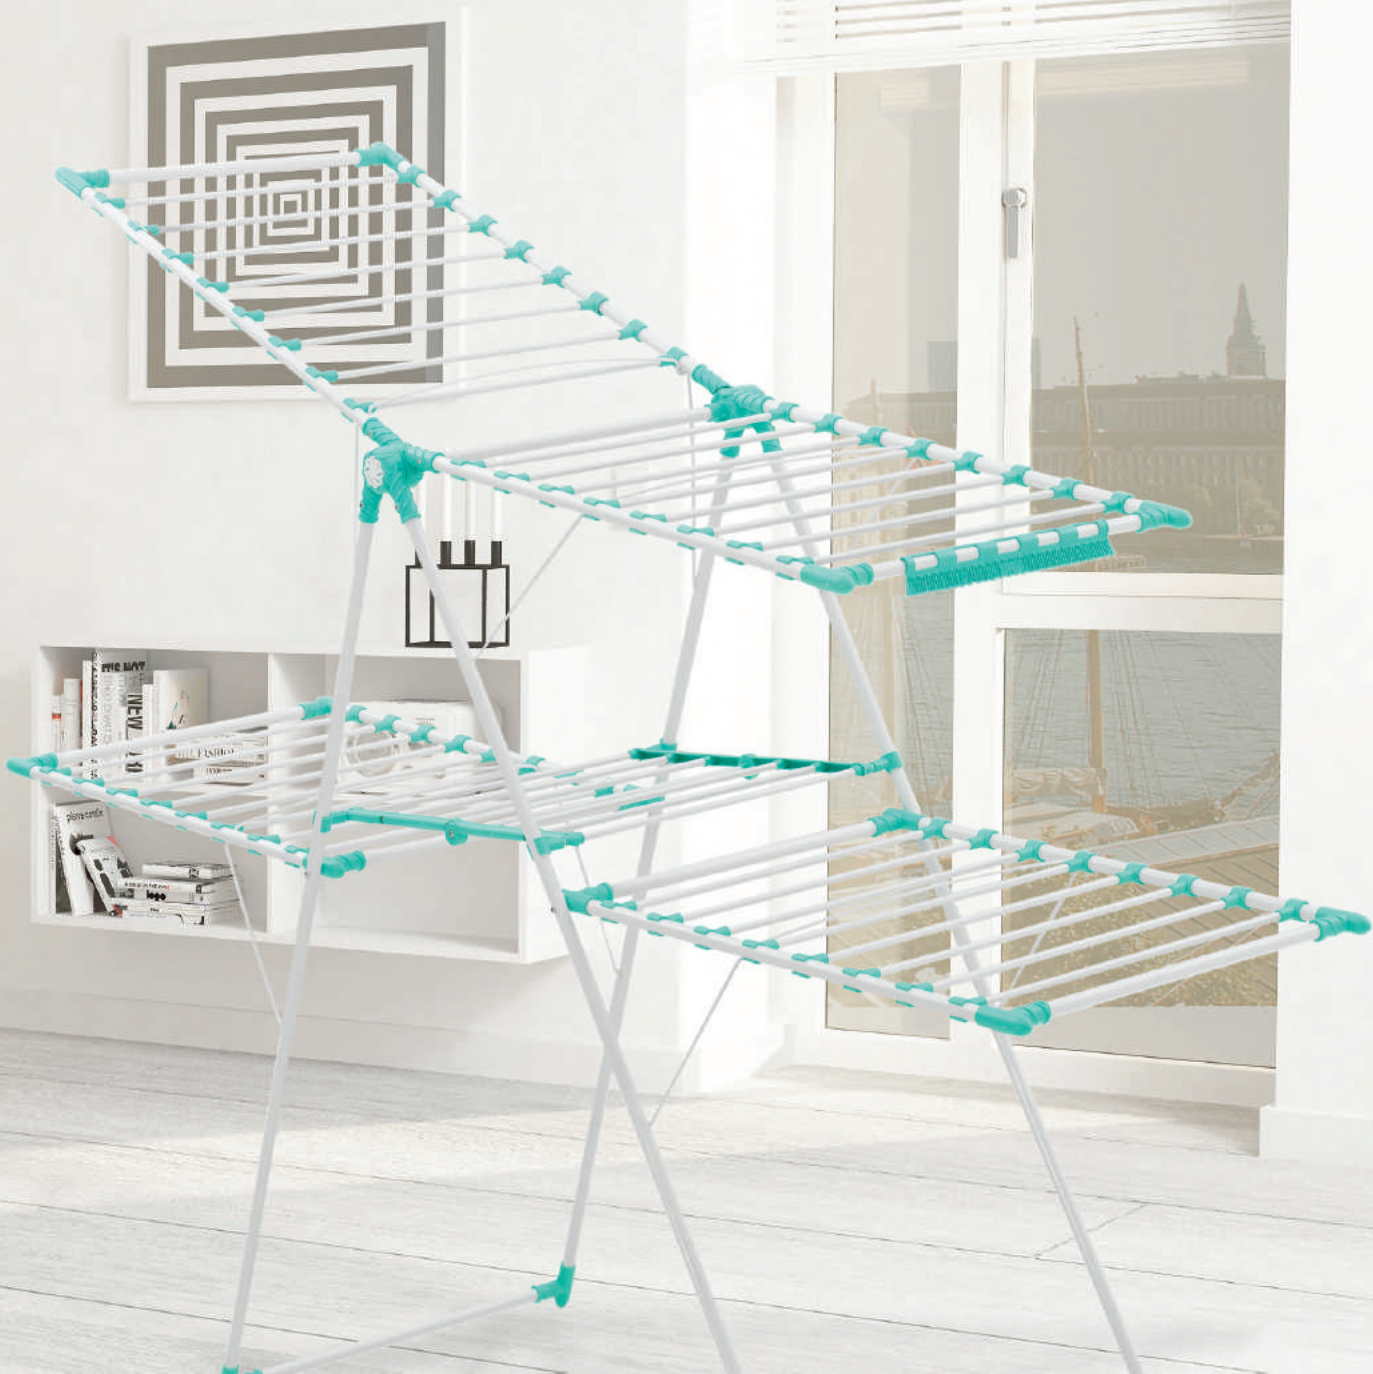

KURUTMALIK DRYINGRACK