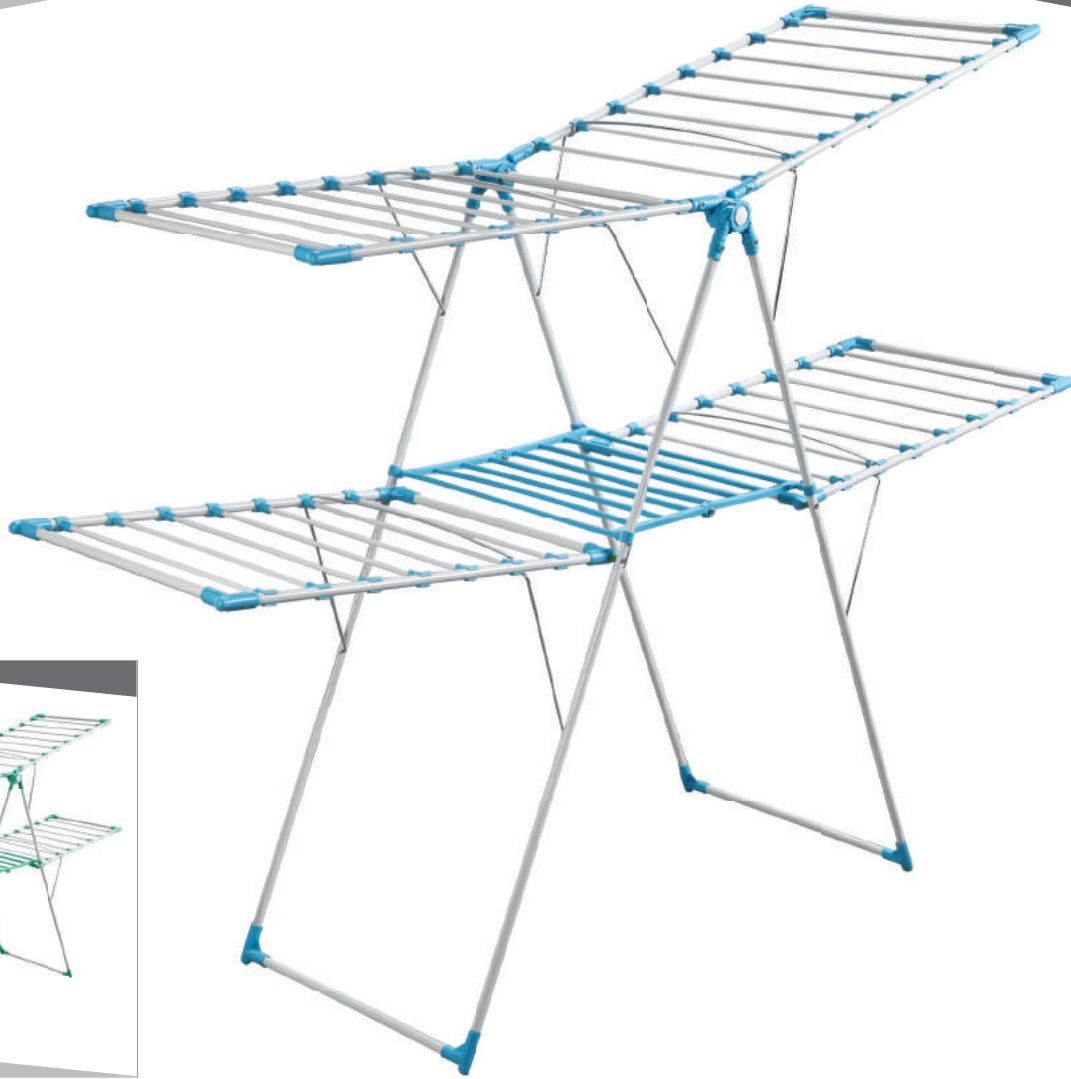

SPECIFICATIONS

- Plenty of clothes can be dried easily
- It has 20 m hanging capacity
- Foldable, easy carriage
- Produced by ø19mm fullhard pipe
- Electrostatically baked powder dye
- Painted by Electrostatically baked powder dye