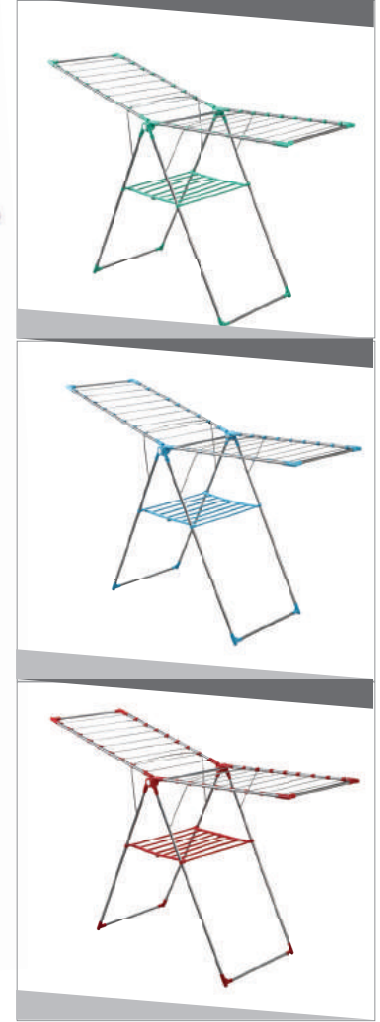

MEGA KOD: DK 23

DAYLIGHT

Koli İçi Adedi
Units / Carton
4

Koli Ebadı
Cartons Dimensions
30 x 125 x 64

Koli Hacmi
Carton's Volume
0.240

Adet Ağırlık
Weight
3.32

Koli Ağırlık
Weight with Carton
15.10

Pcs / 20"
±%5
484

Pcs / 40"
±%5
983

Pcs / 40" HQ
±%5
1076

90m³
±%5
1408

ÖZELLİKLER

- Dar mekanlarda kullanım kolaylığı sağlar
- 16 m çamaşır kurutma kapasitesi vardır.
- Çap 16'lık fullhard boru kullanılmıştır.
- Kullanımı pratik, taşınması kolaydır.
- Katlandığında alan kaplamaz
- Elektro statik toz boya ile boyanmıştır

SPECIFICATIONS

- Plenty of clothes can be dried easily
- It has 16 m hanging capacity
- Foldable, easy carryable
- Produced by ø16mm fullhard pipe
- Electrostatically baked powder dye
- Painted by Electrostatically baked powder dye