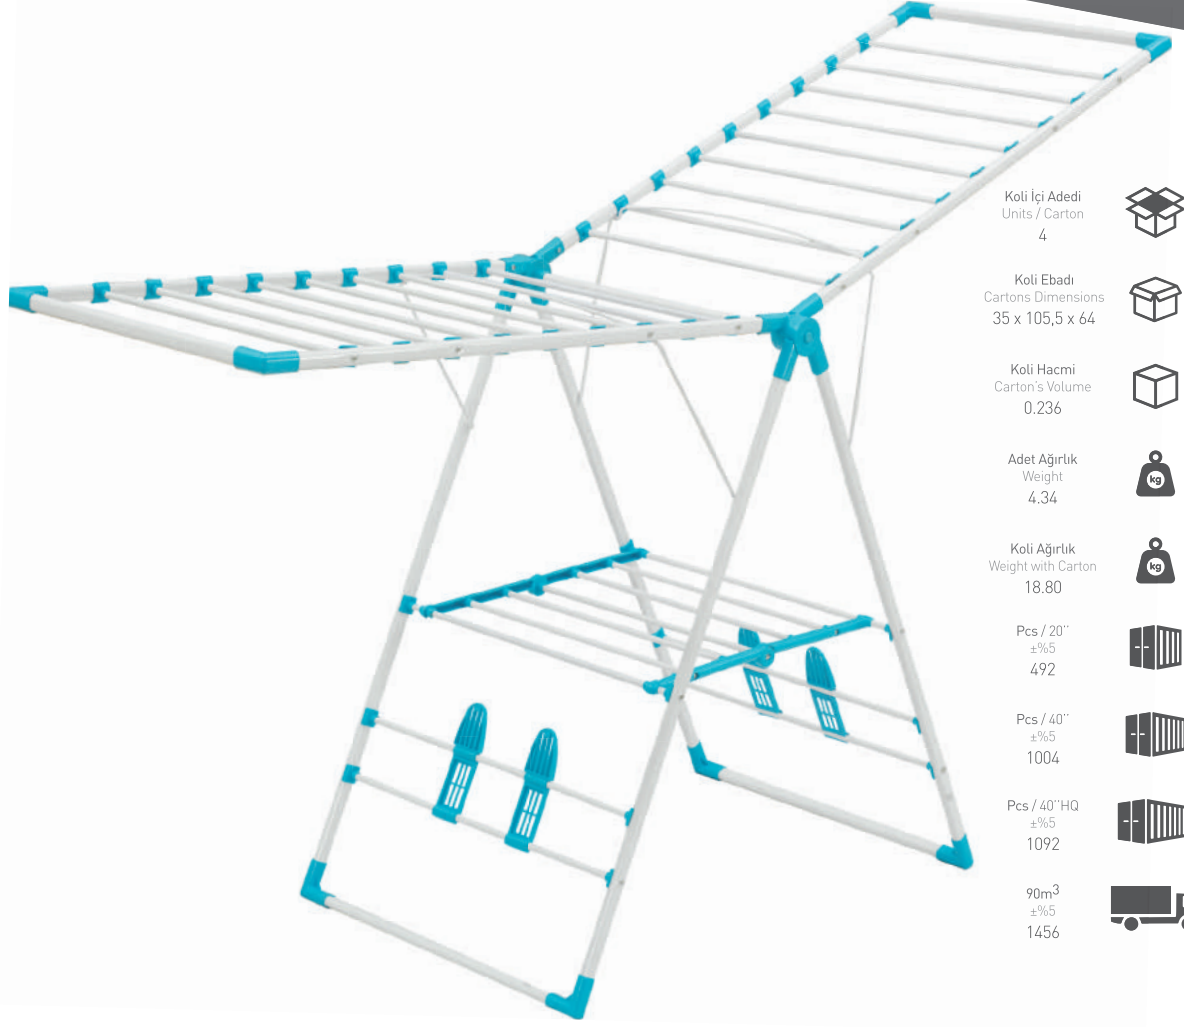

Koli İçi Adedi
Units / Carton
4

Koli Ebadı
Carton's Dimensions
35 x 105,5 x 64

Koli Hacmi
Carton's Volume
0.236

Adet Ağırlık
Weight
4,34

Koli Ağırlık
Weight with Carton
18,80

Pcs / 20"
±%5
492

Pcs / 40"
±%5
1004

Pcs / 40" HQ
±%5
1092

90m³
±%5
1456

ÖZELLİKLER

- Dar mekanlarda kullanım kolaylığı sağlar
- 18 m çamaşır kurutma kapasitesi vardır.
- Çap 21'lik fullhard oval boru kullanılmıştır.
- Kullanımı pratik, taşınması kolaydır.
- Katlandığında alan kaplamaz
- Elektro statik toz boya ile boyanmıştır

SPECIFICATIONS

- Plenty of clothes can be dried easily
- It has 18 m hanging capacity
- Foldable, easy carriage
- Produced by ø21mm fullhard round pipe
- Electrostatically baked powder dye
- Painted by Electrostatically baked powder dye