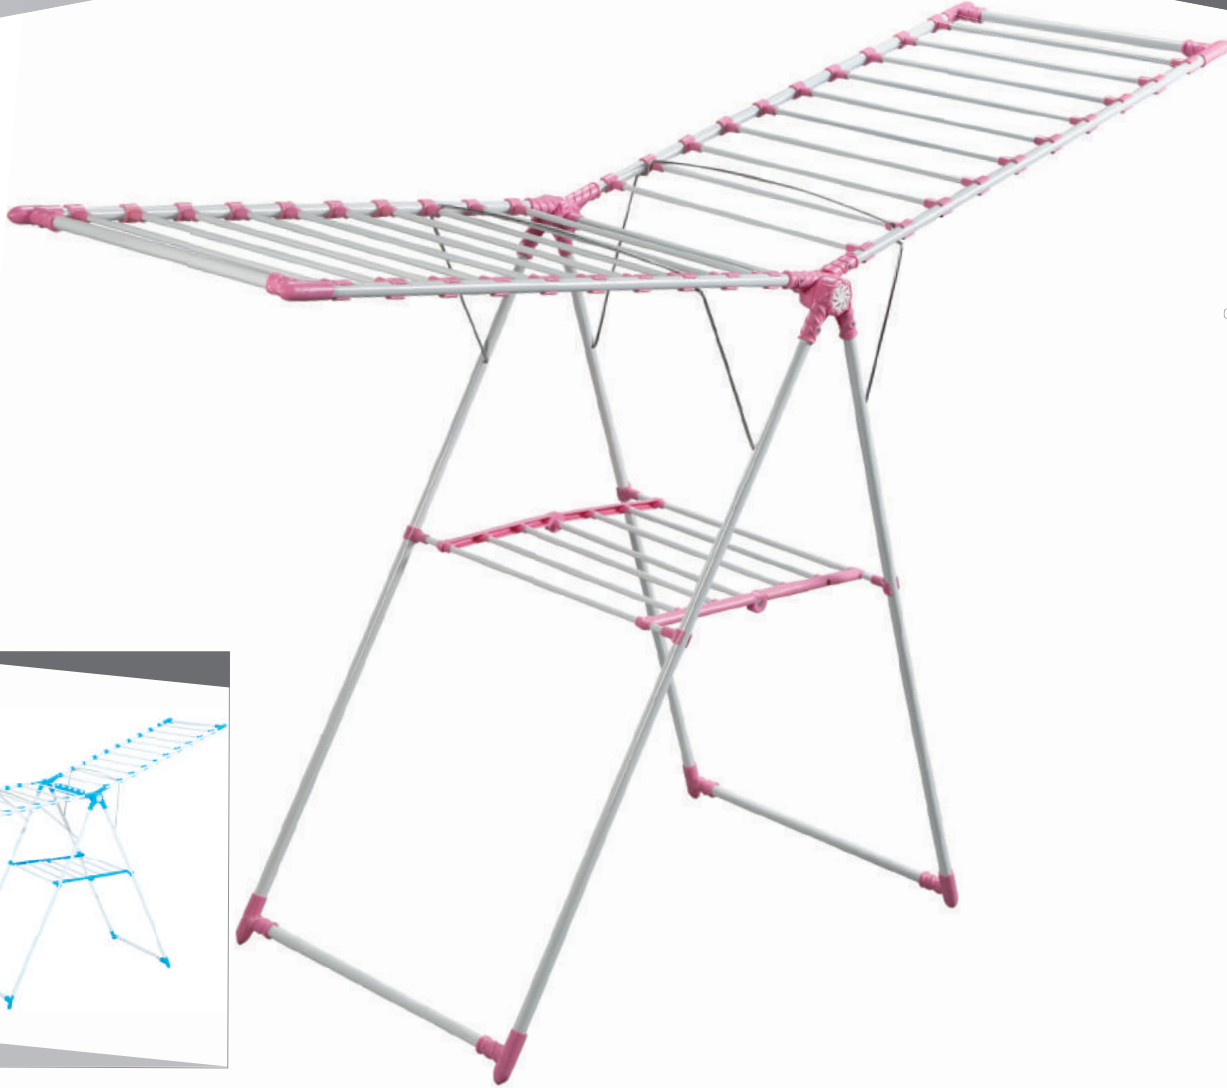

SPECIFICATIONS

- Plenty of clothes can be dried easily
- It has 18 m hanging capacity
- Foldable, easy carriage
- Produced by ø21mm fullhard round pipe and ø8mm aluminum pipe
- Electrostatically baked powder dye
- Painted by Electrostatically baked powder dye