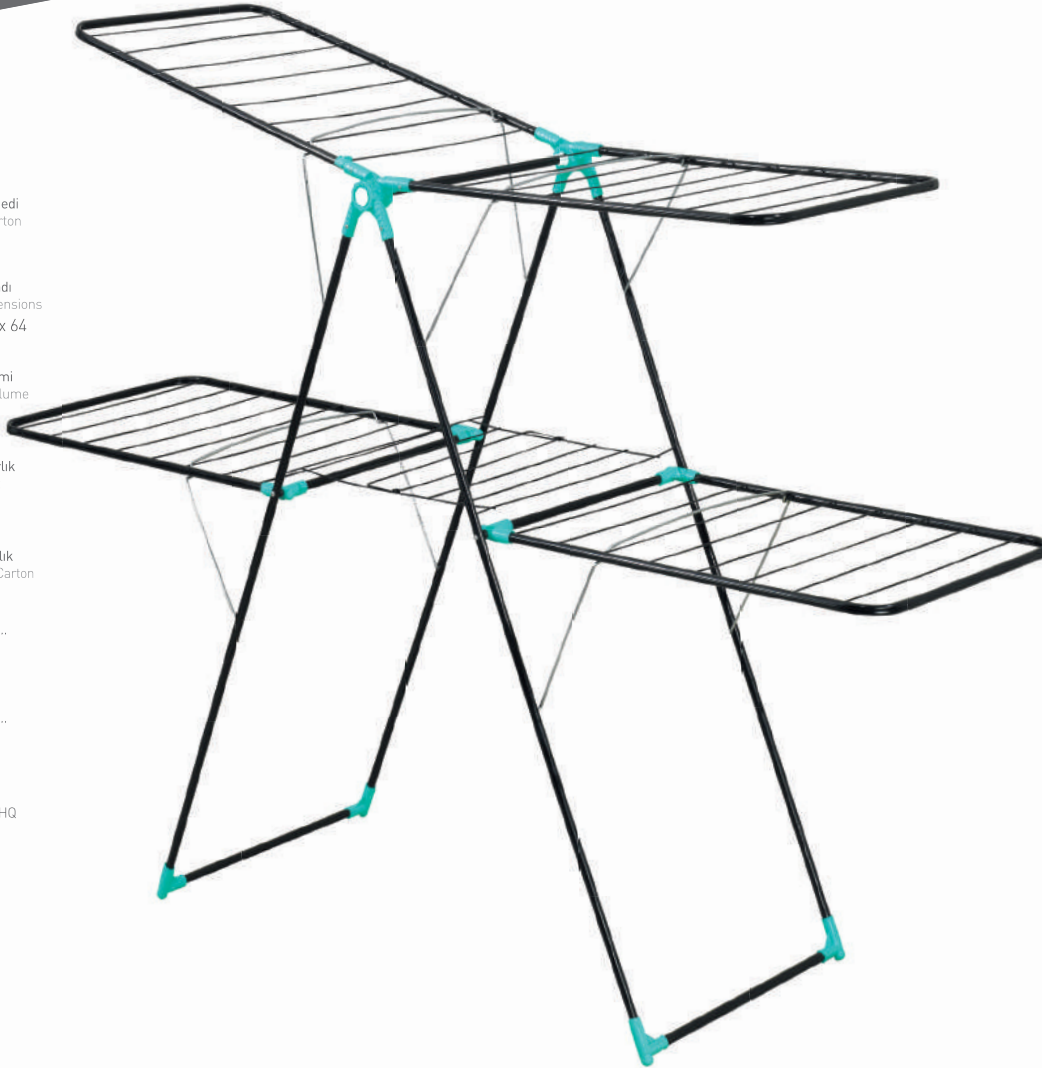

Pcs / 20"
±%5
412

Pcs / 40"
±%5
824

Pcs / 40" HQ
±%5
896

90m³
±%5
1008

SPECIFICATIONS

- Plenty of clothes can be dried easily
- It has 25 m hanging capacity
- Foldable, easy carryable
- Produced by ø16mm pipe
- Electrostatically baked powder dye
- Painted by Electrostatically baked powder dye