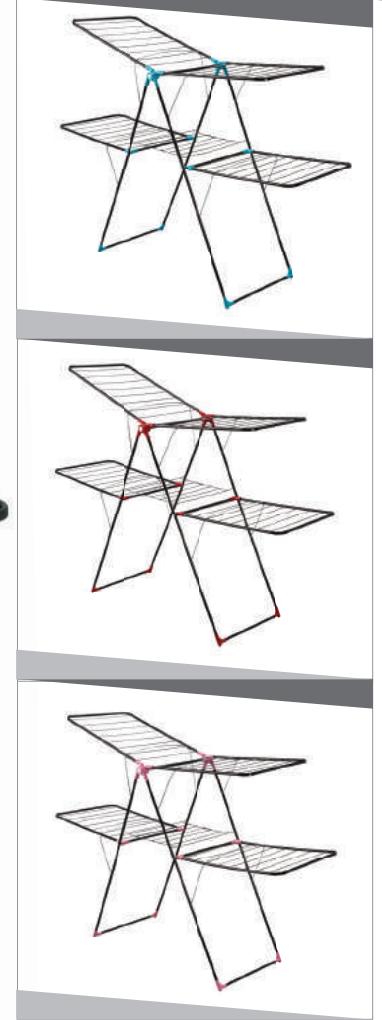

Pcs / 20"
±%5
412

Pcs / 40"
±%5
824

Pcs / 40" HQ
±%5
896

90m³
±%5
1008

SPECIFICATIONS

- Plenty of clothes can be dried easily
- It has 25 m hanging capacity
- Foldable, easy carryable
- Produced by ø16mm pipe
- Electrostatically baked powder dye
- Painted by Electrostatically baked powder dye