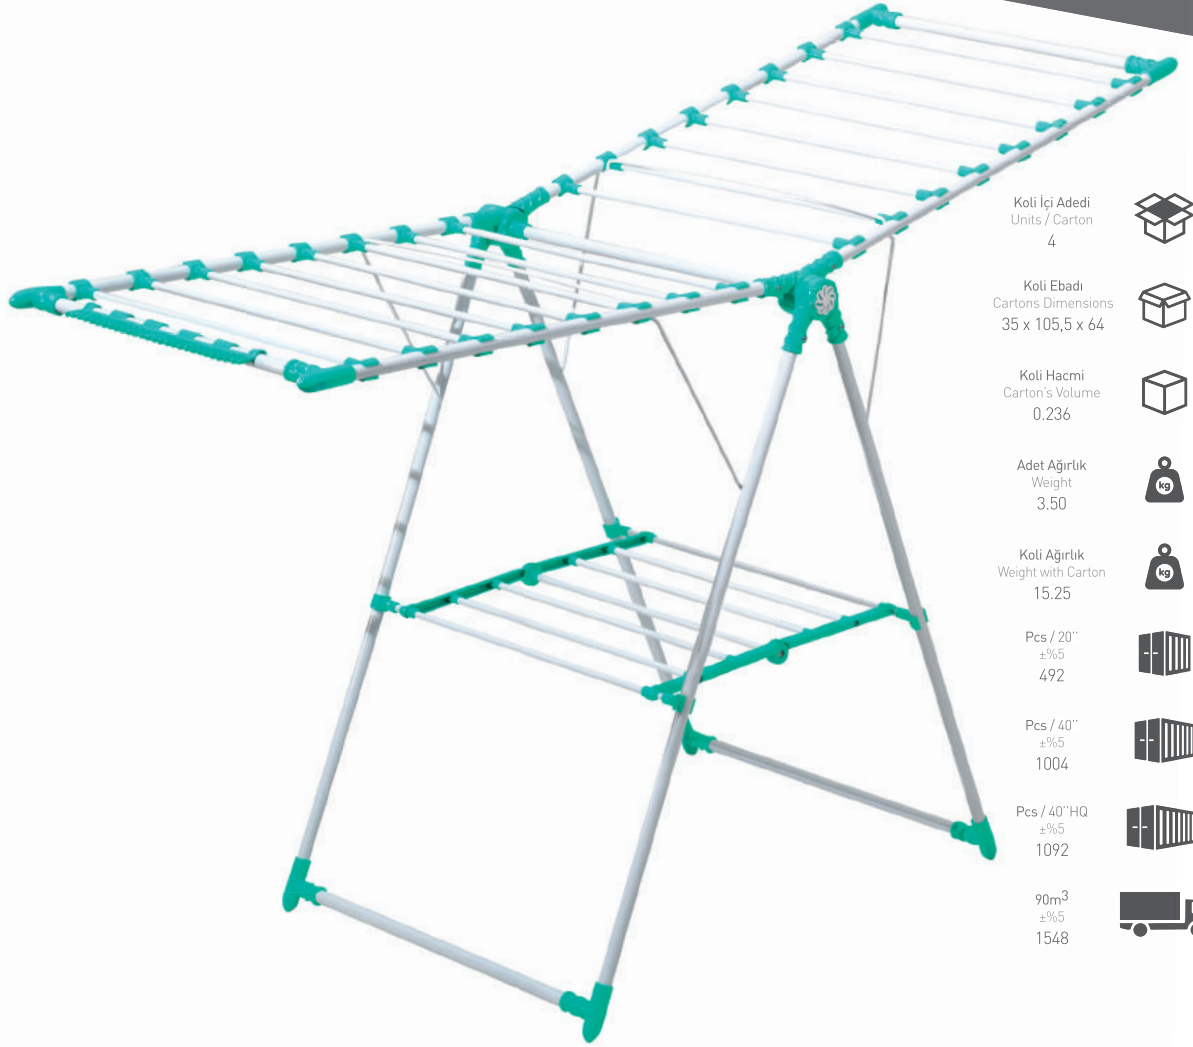

Koli İçi Adedi
Units / Carton
4

Koli Ebadı
Cartons Dimensions
35 x 105,5 x 64

Koli Hacmi
Carton's Volume
0.236

Adet Ağırlık
Weight
3.50

Koli Ağırlık
Weight with Carton
15.25

Pcs / 20"
±%5
492

Pcs / 40"
±%5
1004

Pcs / 40" HQ
±%5
1092

90m³
±%5
1548

ÖZELLİKLER

- Dar mekanlarda kullanım kolaylığı sağlar
- 18 m çamaşır kurutma kapasitesi vardır.
- Çap 19'luk fullhard boru kullanılmıştır.
- Kullanımı pratik, taşınması kolaydır.
- Katlandığında alan kaplamaz
- Elektro statik toz boya ile boyanmıştır

SPECIFICATIONS

- Plenty of clothes can be dried easily
- It has 18 m hanging capacity
- Foldable, easy carrieble
- Produced by ø19mm fullhard pipe
- Electrostatically baked powder dye
- Painted by Electrostatically baked powder dye