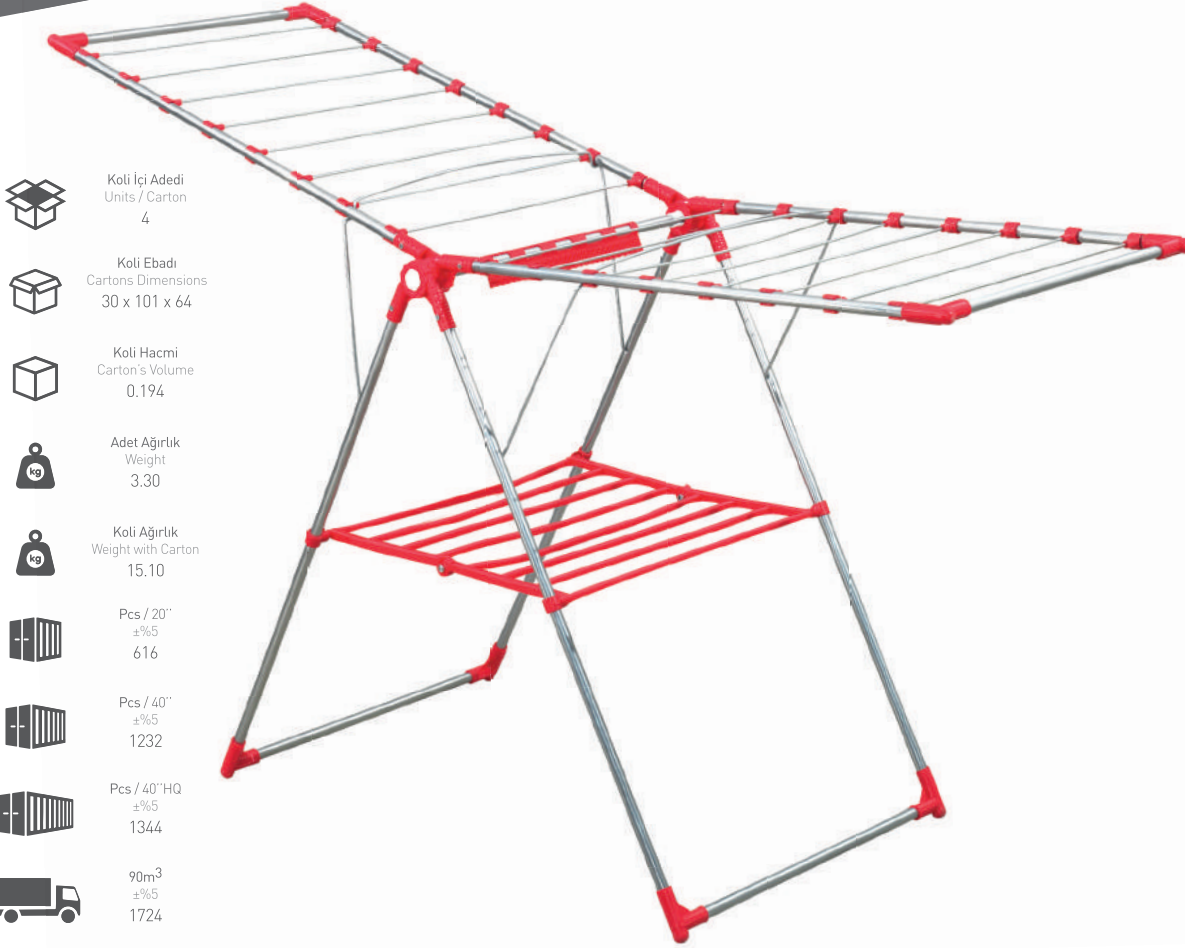

ACTIVE KOD: DK 02

DAYLIGHT

Koli İçi Adedi
Units / Carton
4

Koli Ebadı
Carton's Dimensions
30 x 101 x 64

Koli Hacmi
Carton's Volume
0.194

Adet Ağırlık
Weight
3.30

Koli Ağırlık
Weight with Carton
15.10

Pcs / 20"
±%5
616

Pcs / 40"
±%5
1232

Pcs / 40" HQ
±%5
1344

90m³
±%5
1724