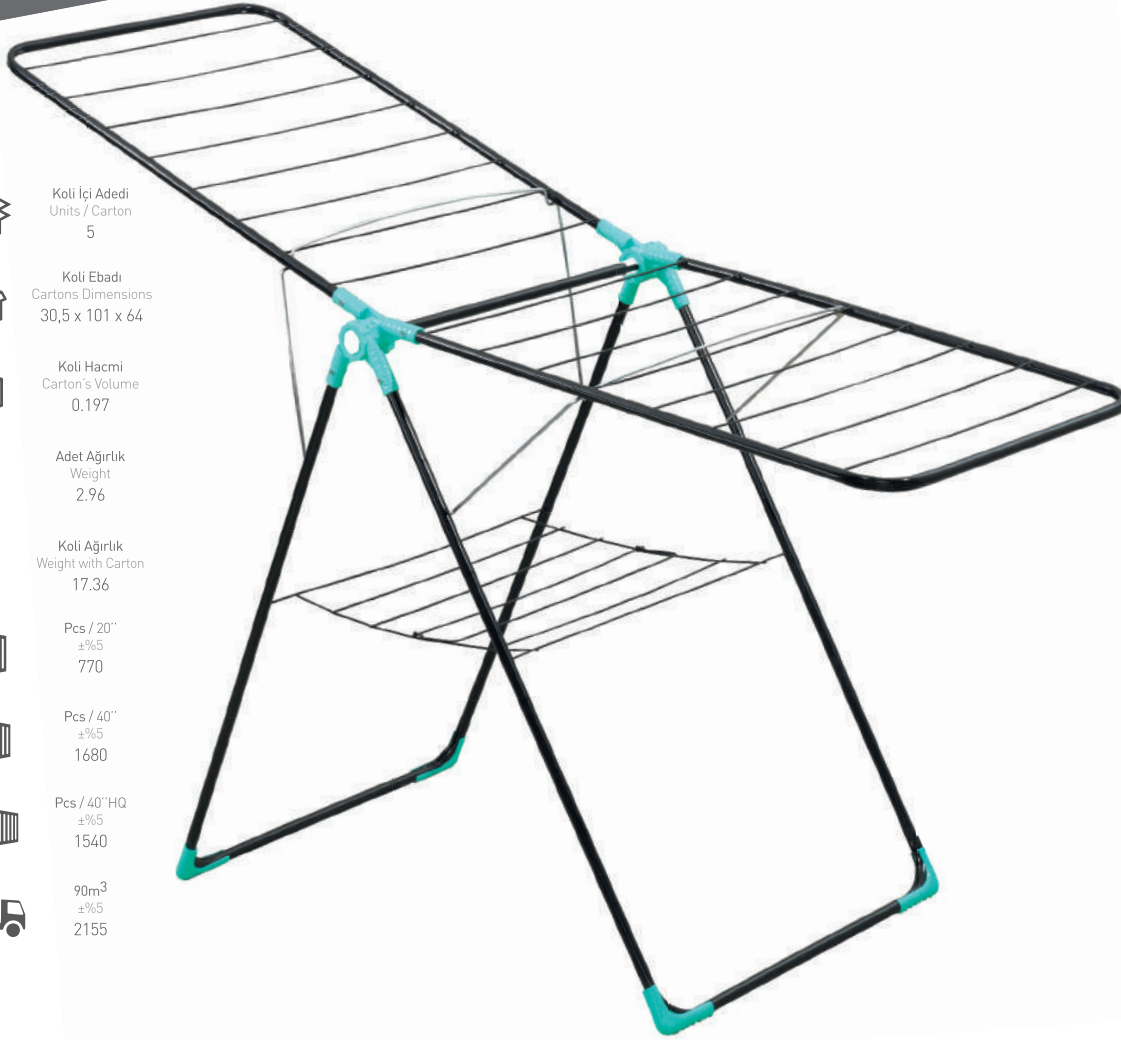

MENEKŞE KOD: DK 21

DAYLIGHT

Koli İçi Adedi
Units / Carton
5

Koli Ebadı
Cartons Dimensions
30,5 x 101 x 64

Koli Hacmi
Carton's Volume
0.197

Adet Ağırlık
Weight
2.96

Koli Ağırlık
Weight with Carton
17.36

Pcs / 20"
±%5
770

Pcs / 40"
±%5
1680

Pcs / 40" HQ
±%5
1540

90m³
±%5
2155

ÖZELLİKLER

- Dar mekânlarda kullanım kolaylığı sağlar
- 16 m çamaşır kurutma kapasitesi vardır.
- Çap 16'lık boru kullanılmıştır.
- Kullanımı pratik, taşınması kolaydır.
- Katlandığında alan kaplamaz
- Elektro statik toz boya ile boyanmıştır

SPECIFICATIONS

- Plenty of clothes can be dried easily
- It has 16 m hanging capacity
- Foldable, easy carryble
- Produced by ø16mm pipe
- Electrostatically baked powder dye
- Painted by Electrostatically baked powder dye