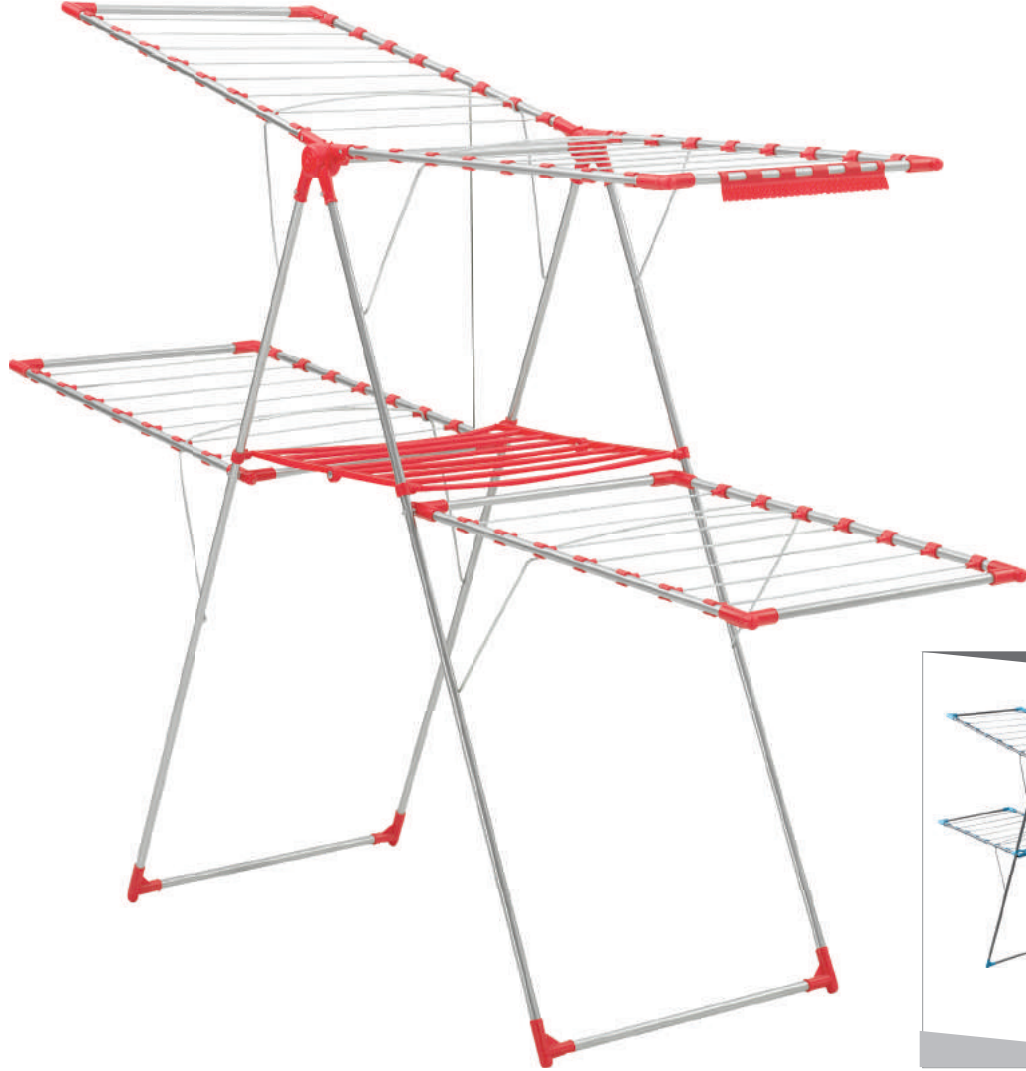

DUBLEX KOD: DK 08

DAYLIGHT

Koli İçi Adedi
Units / Carton
2

Koli Ebadı
Cartons Dimensions
16,5 x 149 x 64

Koli Hacmi
Carton's Volume
0.157

Adet Ağırlık
Weight
5.30

Koli Ağırlık
Weight with Carton
11.82

Pcs / 20"
±%5
382

Pcs / 40"
±%5
764

Pcs / 40" HQ
±%5
832

90m³
±%5
1148

ÖZELLİKLER

- Dar mekânlarda kullanım kolaylığı sağlar
- 25 m çamaşır kurutma kapasitesi vardır.
- Çap 16'luk fullhard boru kullanılmıştır.
- Kullanımı pratik, taşınması kolaydır.
- Katlandığında alan kaplamaz
- Elektro statik toz boya ile boyanmıştır

SPECIFICATIONS

- Plenty of clothes can be dried easily
- It has 25 m hanging capacity
- Foldable, easy carryable
- Produced by ø16mm fullhard pipe
- Electrostatically baked powder dye
- Painted by Electrostatically baked powder dye