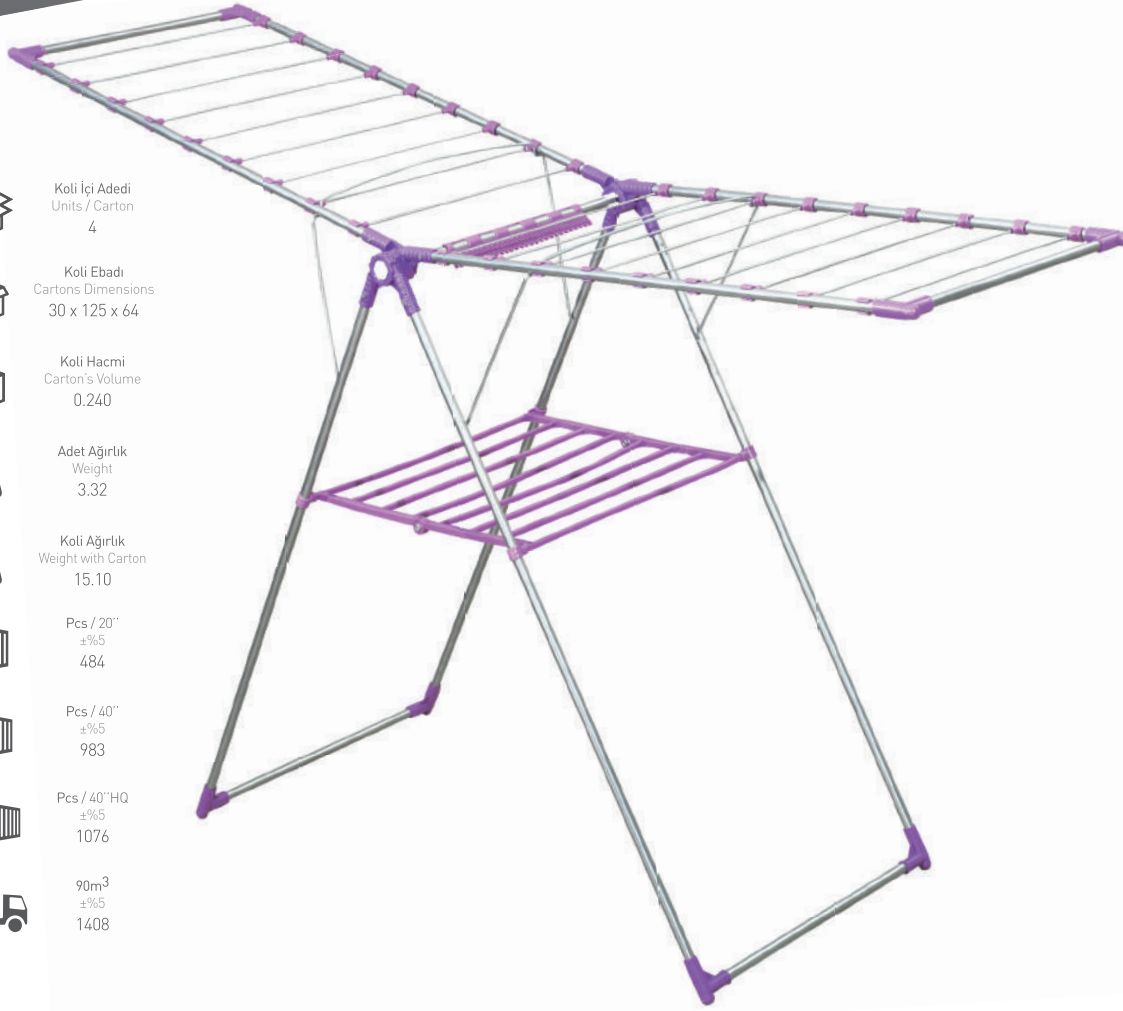

MEGA KOD: DK 23

DAYLIGHT

Koli İçi Adedi
Units / Carton
4

Koli Ebadı
Cartons Dimensions
30 x 125 x 64

Koli Hacmi
Carton's Volume
0.240

Adet Ağırlık
Weight
3.32

Koli Ağırlık
Weight with Carton
15.10

Pcs / 20"
±%5
484

Pcs / 40"
±%5
983

Pcs / 40" HQ
±%5
1076

90m³
±%5
1408

ÖZELLİKLER

- Dar mekanlarda kullanım kolaylığı sağlar
- 16 m çamaşır kurutma kapasitesi vardır.
- Çap 16'lık fullhard boru kullanılmıştır.
- Kullanımı pratik, taşınması kolaydır.
- Katlandığında alan kaplamaz
- Elektro statik toz boya ile boyanmıştır

SPECIFICATIONS

- Plenty of clothes can be dried easily
- It has 16 m hanging capacity
- Foldable, easy carryable
- Produced by ø16mm fullhard pipe
- Electrostatically baked powder dye
- Painted by Electrostatically baked powder dye